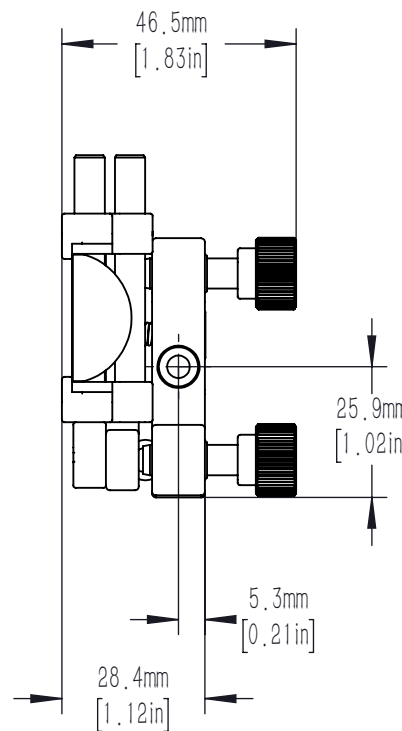

FITS UP TO 37.0mm [1.46in] TALL

CYLINDRICAL OPTICS

(OPTIC NOT INCLUDED)

A

VIEW A

DRAWING PROJECTION			LBTEK			
		NAME	DATE	AMR-1L		
DRAWN	YCH	JUN./28th/19	CYLINDRICAL LENS MOUNT, LEFT-HANDED CONFIGURATION			
APPROVAL	LDAI	JUN./28th/19	MATERIAL	WEIGHT	SCALE	REV
FOR INFORMATION ONLY NOT FOR MANUFACTURING PURPOSES			N/A	0.14 Kg	1:1.5	B