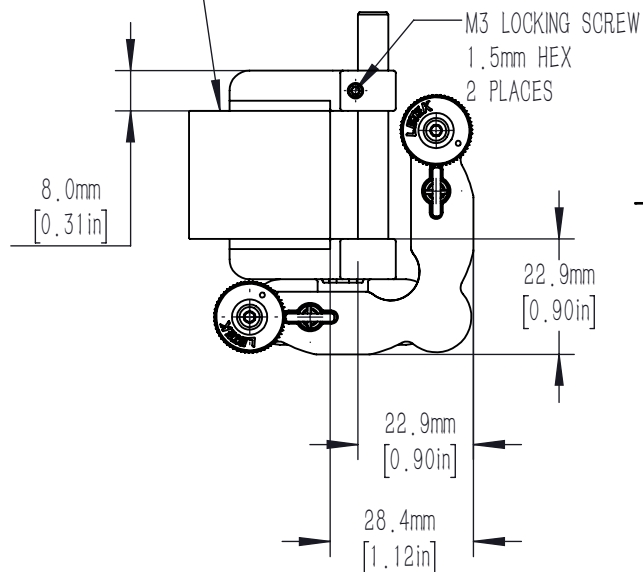

FITS UP TO 37.0mm [1.46in] TALL

CYLINDRICAL OPTICS

(OPTIC NOT INCLUDED)

A

VIEW A

DRAWING PROJECTION			LBTEK			
		NAME	DATE	AMR-1L		
DRAWN	YCH	JUN./28th/19	CYLINDRICAL LENS MOUNT, LEFT-HANDED CONFIGURATION			
APPROVAL	LDAI	JUN./28th/19	MATERIAL	WEIGHT	SCALE	REV
FOR INFORMATION ONLY NOT FOR MANUFACTURING PURPOSES			N/A	0.14 Kg	1:1.5	B