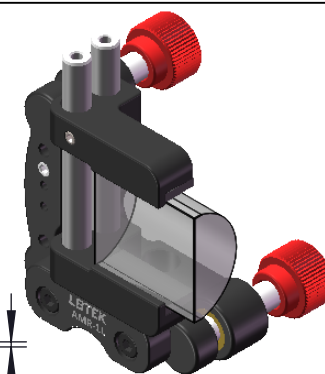

FITS UP TO 37.0mm [1.46in] TALL

CYLINDRICAL OPTICS

(OPTIC NOT INCLUDED)

A

VIEW A

DRAWING PROJECTION			LBTEK			
		NAME	DATE	AMR-1L		
DRAWN	YCH	JUN./28th/19	CYLINDRICAL LENS MOUNT, LEFT-HANDED CONFIGURATION			
APPROVAL	LDAI	JUN./28th/19	MATERIAL	WEIGHT	SCALE	REV
FOR INFORMATION ONLY NOT FOR MANUFACTURING PURPOSES			N/A	0.14 Kg	1:1.5	B