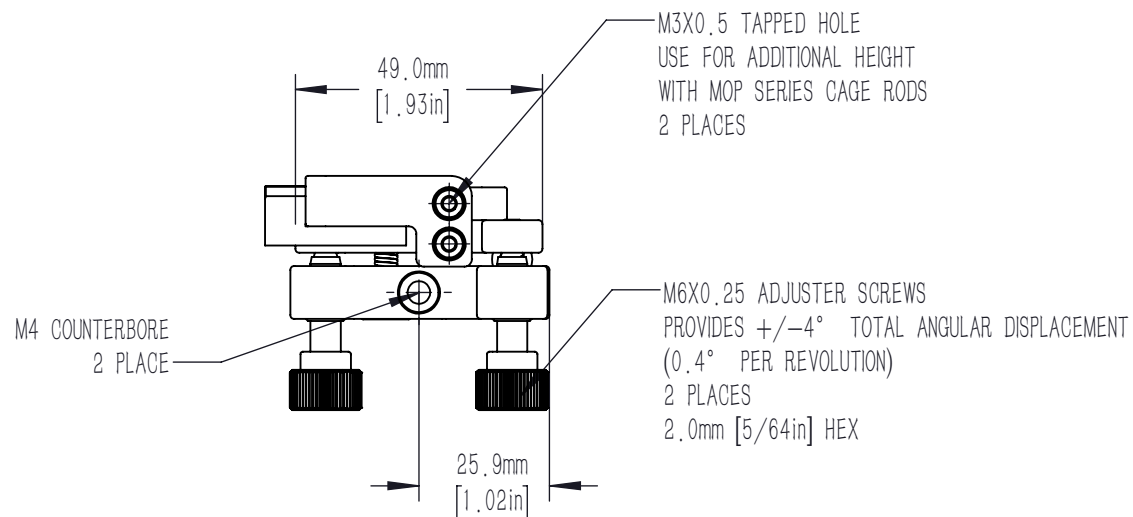

FITS UP TO 37.0mm [1.46in] TALL

CYLINDRICAL OPTICS

(OPTIC NOT INCLUDED)

A

VIEW A

DRAWING PROJECTION			LBTEK			
		NAME	DATE	AMR-1L		
DRAWN	YCH	JUN./28th/19	CYLINDRICAL LENS MOUNT, LEFT-HANDED CONFIGURATION			
APPROVAL	LDAI	JUN./28th/19	MATERIAL	WEIGHT	SCALE	REV
FOR INFORMATION ONLY NOT FOR MANUFACTURING PURPOSES			N/A	0.14 Kg	1:1.5	B