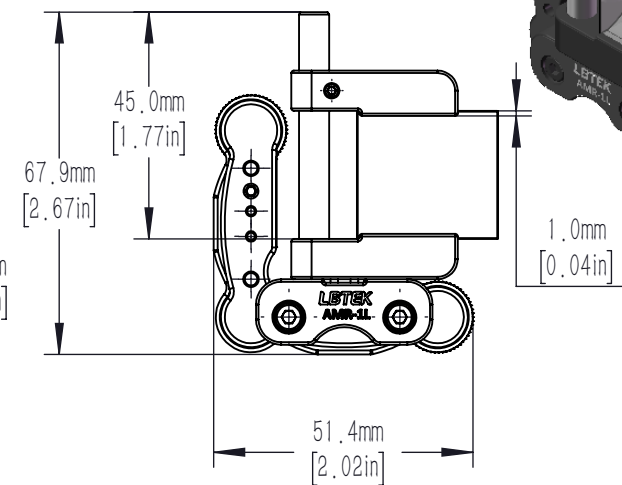

FITS UP TO 37.0mm [1.46in] TALL

CYLINDRICAL OPTICS

(OPTIC NOT INCLUDED)

A

VIEW A

DRAWING PROJECTION			LBTEK			
		NAME	DATE	AMR-1L		
DRAWN	YCH	JUN./28th/19	CYLINDRICAL LENS MOUNT, LEFT-HANDED CONFIGURATION			
APPROVAL	LDAI	JUN./28th/19	MATERIAL	WEIGHT	SCALE	REV
FOR INFORMATION ONLY NOT FOR MANUFACTURING PURPOSES			N/A	0.14 Kg	1:1.5	B