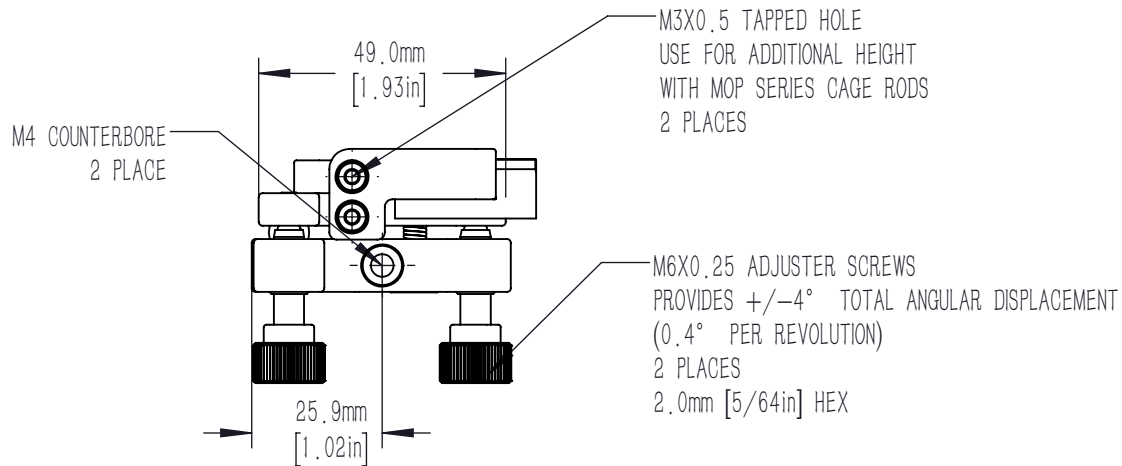

M3 LOCKING SCREW
1.5mm HEX
2 PLACES

FITS UP TO 37.0mm [1.46in] TALL
CYLINDRICAL OPTICS
(OPTIC NOT INCLUDED)

DRAWING PROJECTION			LBTEK			
	NAME	DATE	AMR-1R			
DRAWN	YCH	JUN./28th/19	CYLINDRICAL LENS MOUNT, RIGHT-HANDED CONFIGURATION			
APPROVAL	LDAI	JUN./28th/19	MATERIAL	WEIGHT	SCALE	REV
FOR INFORMATION ONLY NOT FOR MANUFACTURING PURPOSES			N/A	0.14 Kg	1:1.5	B