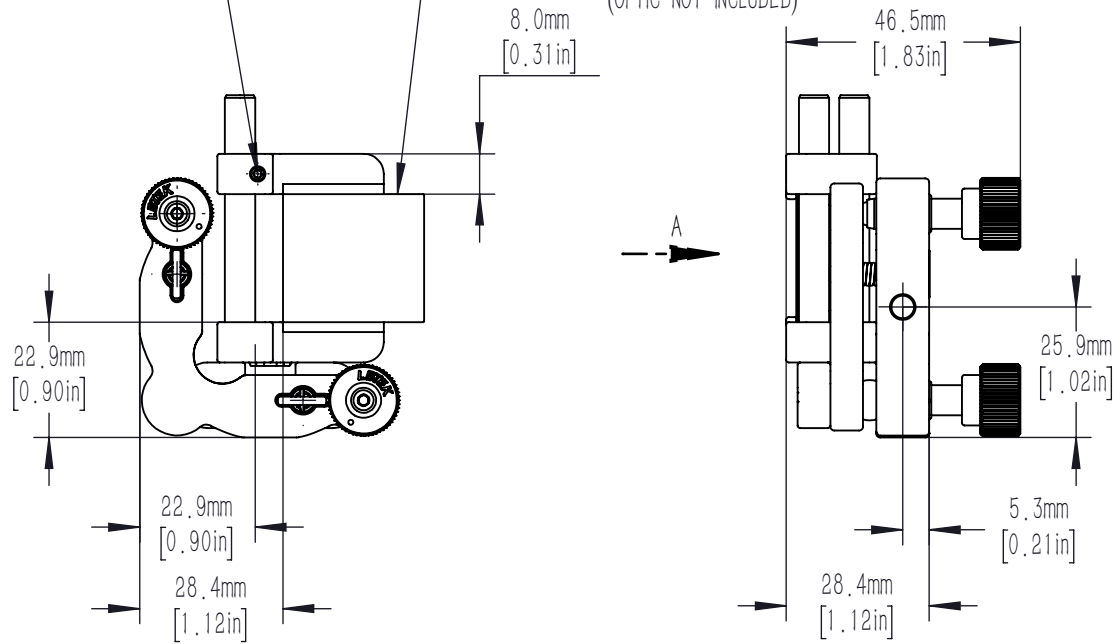

M3 LOCKING SCREW
1.5mm HEX
2 PLACES

FITS UP TO 37.0mm [1.46in] TALL
CYLINDRICAL OPTICS
(OPTIC NOT INCLUDED)

DRAWING PROJECTION			LBTEK			
	NAME	DATE	AMR-1R			
DRAWN	YCH	JUN./28th/19	CYLINDRICAL LENS MOUNT, RIGHT-HANDED CONFIGURATION			
APPROVAL	LDAI	JUN./28th/19	MATERIAL	WEIGHT	SCALE	REV
FOR INFORMATION ONLY NOT FOR MANUFACTURING PURPOSES			N/A	0.14 Kg	1:1.5	B