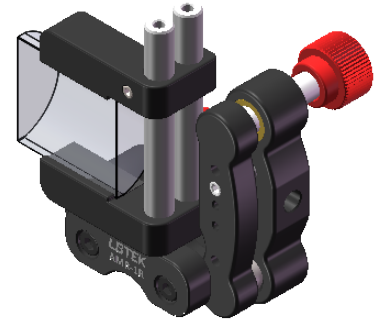

M3 LOCKING SCREW
1.5mm HEX
2 PLACES

FITS UP TO 37.0mm [1.46in] TALL
CYLINDRICAL OPTICS
(OPTIC NOT INCLUDED)

DRAWING PROJECTION			LBTEK			
	NAME	DATE	AMR-1R			
DRAWN	YCH	JUN./28th/19	CYLINDRICAL LENS MOUNT, RIGHT-HANDED CONFIGURATION			
APPROVAL	LDAI	JUN./28th/19	MATERIAL	WEIGHT	SCALE	REV
FOR INFORMATION ONLY NOT FOR MANUFACTURING PURPOSES			N/A	0.14 Kg	1:1.5	B