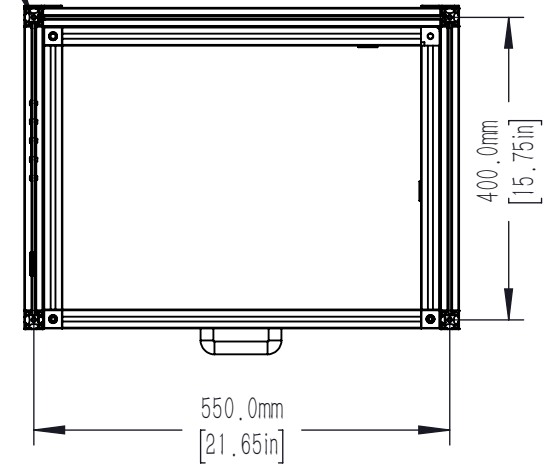

(2) AP25H1 RAIL HINGE INCLUDED FOR DOOR ASSEMBLY

(1) SM1-C2 SM1 END CAP INCLUDED COVERS SM1(1.035-40) SERIES THRU PORT

(4) INSTALL MBB4560 BREAD BOARD

VIEW A

DRAWING PROJECTION			LBTEK			
	NAME	DATE				
DRAWN	ZCH	APR./3rd/23	BLACK ALUMINUM COVER			
APPROVAL	ZXU	APR./3rd/23	MATERIAL	WEIGHT	SCALE	REV
FOR INFORMATION ONLY NOT FOR MANUFACTURING PURPOSES			N/A	10.6 Kg	1:10	B