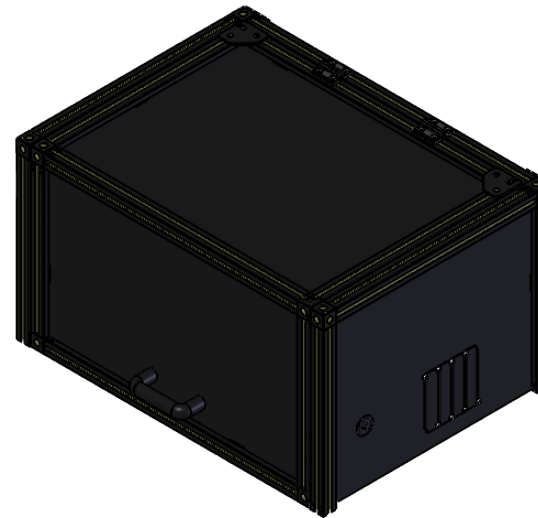

(2) AP25H1 RAIL HINGE INCLUDED FOR DOOR ASSEMBLY

(1) SM1-C2 SM1 END CAP INCLUDED COVERS SM1(1.035-40) SERIES THRU PORT

(4) INSTALL MBB4560 BREAD BOARD

VIEW A

DRAWING PROJECTION			LBTEK			
	NAME	DATE				
DRAWN	ZCH	APR./3rd/23	BLACK ALUMINUM COVER			
APPROVAL	ZXU	APR./3rd/23	MATERIAL	WEIGHT	SCALE	REV
FOR INFORMATION ONLY NOT FOR MANUFACTURING PURPOSES			N/A	10.6 Kg	1:10	B