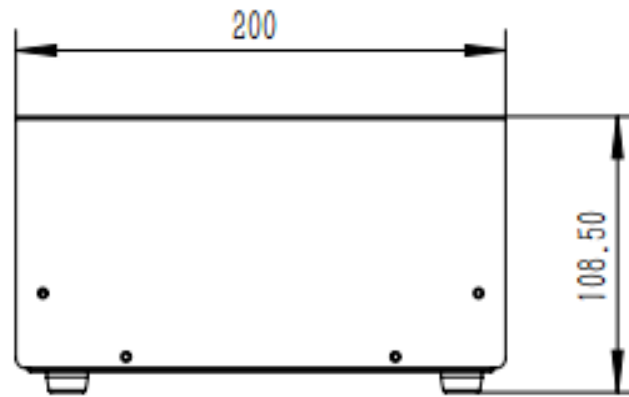

供电AC 85~250V

DRAWING PROJECTION			LBTEK			
	NAME	DATE				
DRAWN	TNIU	Aug./26th/25	Broad-spectrum Continuous Light Source			
APPROVAL	PNIU	Aug./26th/25	MATERIAL	WEIGHT	SCALE	REV
FOR INFORMATION ONLY NOT FOR MANUFACTURING PURPOSES			N/A	g	1:2	N/A