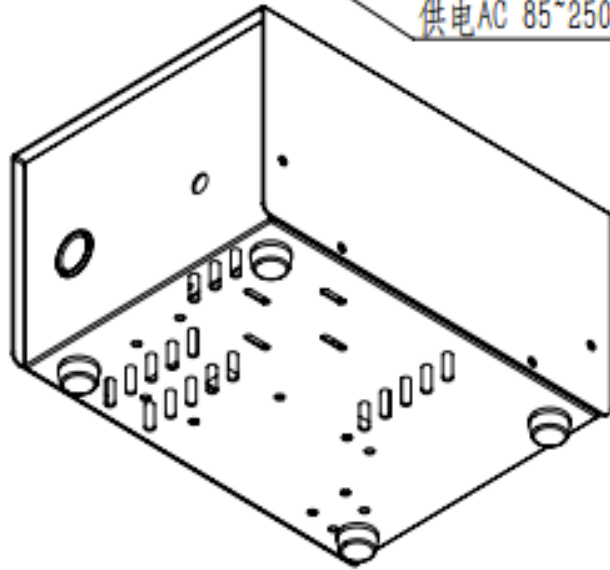

供电AC 85~250V

DRAWING PROJECTION			LBTEK			
	NAME	DATE				
DRAWN	TNIU	Aug./26th/25	Broad-spectrum Continuous Light Source			
APPROVAL	PNIU	Aug./26th/25	MATERIAL	WEIGHT	SCALE	REV
FOR INFORMATION ONLY NOT FOR MANUFACTURING PURPOSES			N/A	g	1:2	N/A