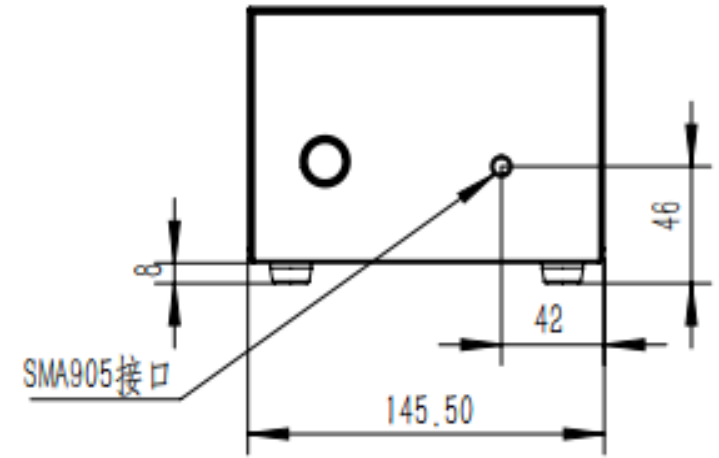

供电AC 85~250V

DRAWING PROJECTION			LBTEK			
	NAME	DATE				
DRAWN	TNIU	Aug./26th/25	Broad-spectrum Continuous Light Source			
APPROVAL	PNIU	Aug./26th/25	MATERIAL	WEIGHT	SCALE	REV
FOR INFORMATION ONLY NOT FOR MANUFACTURING PURPOSES			N/A	g	1:2	N/A