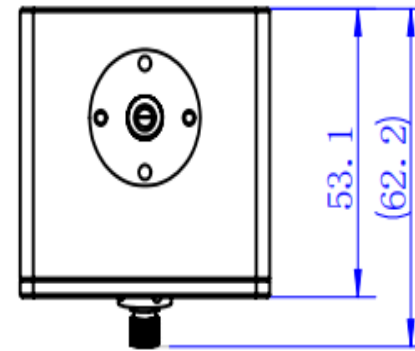

光纤接口

准直镜头

采样口 $\phi 9.5$

DRAWING PROJECTION			LBTEK			
	NAME	DATE	Integrating sphere			
DRAWN	BSHU	Oct./22th/24	MATERIAL	WEIGHT	SCALE	REV
APPROVAL	WCHENG	Oct./22th/24	N/A	N/A	1:2	A
FOR INFORMATION ONLY NOT FOR MANUFACTURING PURPOSES						