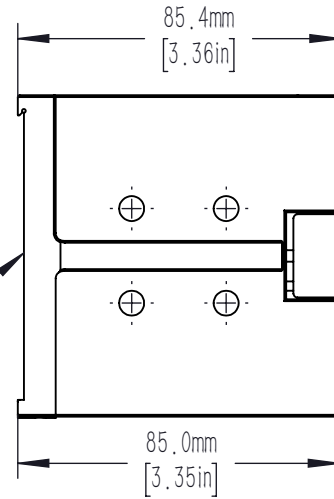

DOVETAIL FOR LOCKING MOUNTING
ANGLE BRACKET TO LS75-50x SERIES TRANSLATION STAGE
(NOT INCLUDED)

DOVETAIL FOR LOCKING MOUNTING
ANGLE BRACKET TO LS75-50x SERIES TRANSLATION STAGE
(NOT INCLUDED)

DRAWING PROJECTION			LBTEK			
	NAME	DATE				
DRAWN	ZLI	MAR./10th/25	XZ-AXIS MOUNTING BRACKET			
APPROVAL	YLI	MAR./10th/25	MATERIAL	WEIGHT	SCALE	REV
FOR INFORMATION ONLY NOT FOR MANUFACTURING PURPOSES			N/A	0.552 Kg	1:2	A

DRAWING PROJECTION			LBTEK			
	NAME	DATE	LS75-50-XZ			
DRAWN	ZLI	MAR./10th/25	Z-AXIS MOUNTING PLATE			
APPROVAL	YLI	MAR./10th/25	MATERIAL	WEIGHT	SCALE	REV
FOR INFORMATION ONLY NOT FOR MANUFACTURING PURPOSES			N/A	0.194 Kg	1:2	A