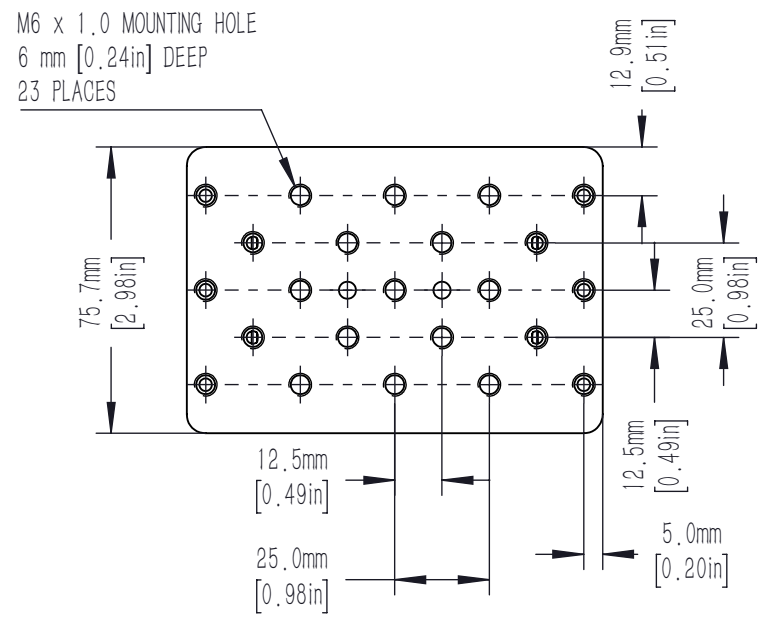

DOVETAIL FOR LOCKING MOUNTING
ANGLE BRACKET TO LS75-50x SERIES TRANSLATION STAGE
(NOT INCLUDED)

DOVETAIL FOR LOCKING MOUNTING
ANGLE BRACKET TO LS75-50x SERIES TRANSLATION STAGE
(NOT INCLUDED)

DRAWING PROJECTION			LBTEK			
	NAME	DATE				
DRAWN	ZLI	MAR./10th/25	XZ-AXIS MOUNTING BRACKET			
APPROVAL	YLI	MAR./10th/25	MATERIAL	WEIGHT	SCALE	REV
FOR INFORMATION ONLY NOT FOR MANUFACTURING PURPOSES			N/A	0.552 Kg	1:2	A

DRAWING PROJECTION			LBTEK			
	NAME	DATE	LS75-50-XZ			
DRAWN	ZLI	MAR./10th/25	Z-AXIS MOUNTING PLATE			
APPROVAL	YLI	MAR./10th/25	MATERIAL	WEIGHT	SCALE	REV
FOR INFORMATION ONLY NOT FOR MANUFACTURING PURPOSES			N/A	0.194 Kg	1:2	A