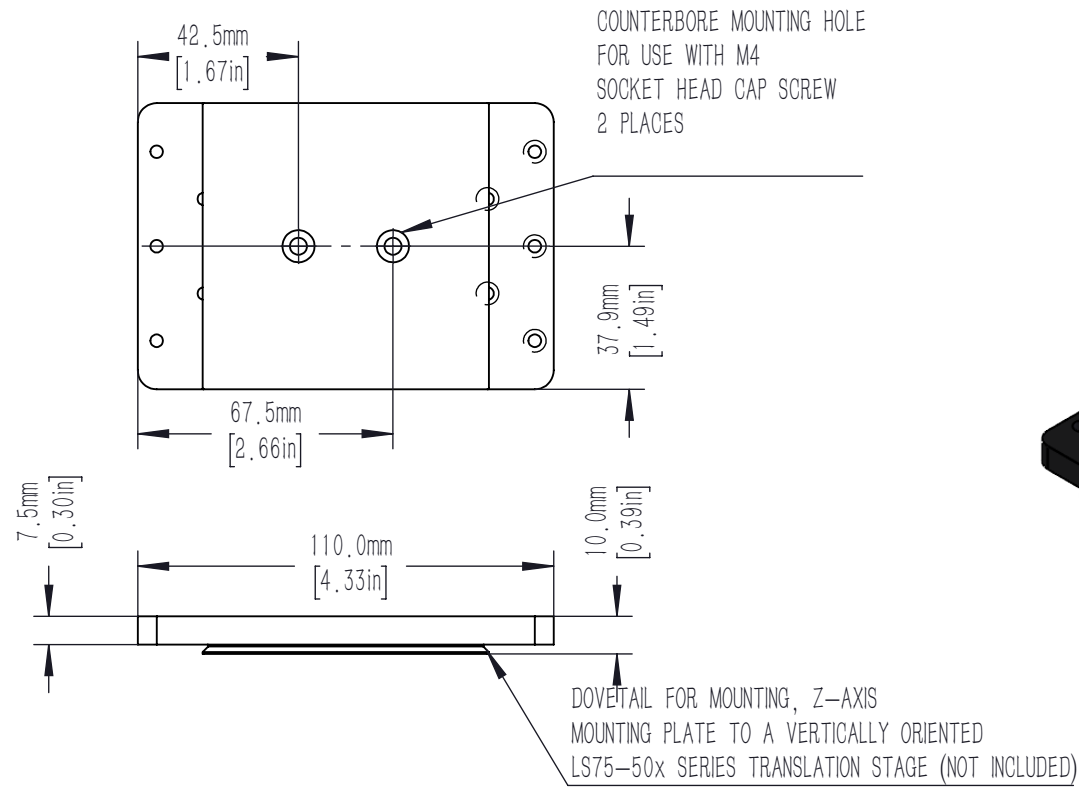

DOVETAIL FOR LOCKING MOUNTING
ANGLE BRACKET TO LS75-50x SERIES TRANSLATION STAGE
(NOT INCLUDED)

DOVETAIL FOR LOCKING MOUNTING
ANGLE BRACKET TO LS75-50x SERIES TRANSLATION STAGE
(NOT INCLUDED)

DRAWING PROJECTION			LBTEK			
	NAME	DATE				
DRAWN	ZLI	MAR./10th/25	XZ-AXIS MOUNTING BRACKET			
APPROVAL	YLI	MAR./10th/25	MATERIAL	WEIGHT	SCALE	REV
FOR INFORMATION ONLY NOT FOR MANUFACTURING PURPOSES			N/A	0.552 Kg	1:2	A

DRAWING PROJECTION			LBTEK			
	NAME	DATE	LS75-50-XZ			
DRAWN	ZLI	MAR./10th/25	Z-AXIS MOUNTING PLATE			
APPROVAL	YLI	MAR./10th/25	MATERIAL	WEIGHT	SCALE	REV
FOR INFORMATION ONLY NOT FOR MANUFACTURING PURPOSES			N/A	0.194 Kg	1:2	A