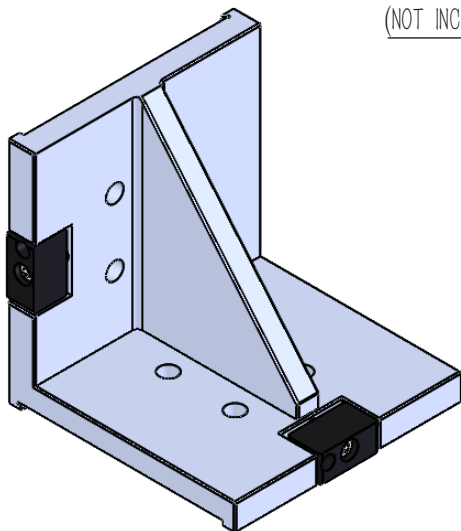

DOVETAIL FOR LOCKING MOUNTING
ANGLE BRACKET TO LS75-50x SERIES TRANSLATION STAGE
(NOT INCLUDED)

DOVETAIL FOR LOCKING MOUNTING
ANGLE BRACKET TO LS75-50x SERIES TRANSLATION STAGE
(NOT INCLUDED)

DRAWING PROJECTION			LBTEK			
	NAME	DATE				
DRAWN	ZLI	MAR./10th/25	XZ-AXIS MOUNTING BRACKET			
APPROVAL	YLI	MAR./10th/25	MATERIAL	WEIGHT	SCALE	REV
FOR INFORMATION ONLY NOT FOR MANUFACTURING PURPOSES			N/A	0.552 Kg	1:2	A