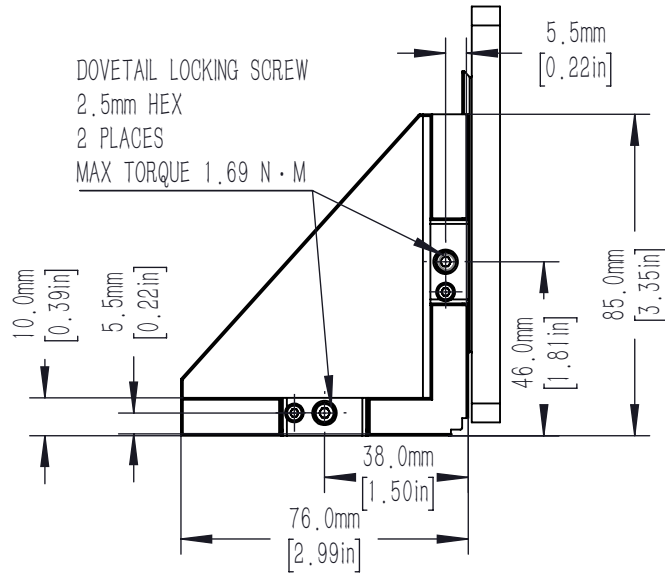

DOVETAIL FOR LOCKING MOUNTING
ANGLE BRACKET TO LS75-50x SERIES TRANSLATION STAGE
(NOT INCLUDED)

DOVETAIL FOR LOCKING MOUNTING
ANGLE BRACKET TO LS75-50x SERIES TRANSLATION STAGE
(NOT INCLUDED)

DRAWING PROJECTION			LBTEK			
NAME	DATE	LS75-50-YZ				
DRAWN	ZLI	MAR./10th/25	YZ-AXIS MOUNTING BRACKET			
APPROVAL	YLI	MAR./10th/25	MATERIAL	WEIGHT	SCALE	REV
FOR INFORMATION ONLY NOT FOR MANUFACTURING PURPOSES			N/A	0.541 Kg	1:2	A

DRAWING PROJECTION			LBTEK			
	NAME	DATE	LS75-50-YZ			
DRAWN	ZLI	MAR./10th/25	Z-AXIS MOUNTING PLATE			
APPROVAL	YLI	MAR./10th/25	MATERIAL	WEIGHT	SCALE	REV
FOR INFORMATION ONLY NOT FOR MANUFACTURING PURPOSES			N/A	0.194 Kg	1:2	A