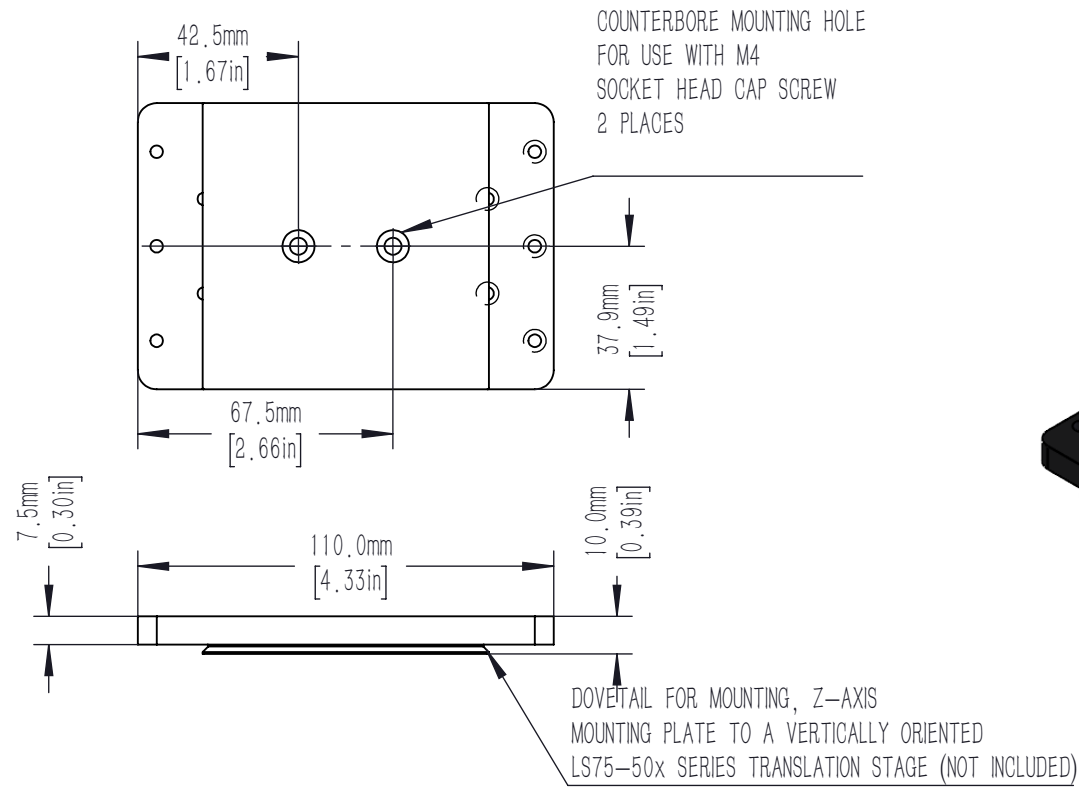

DOVETAIL FOR LOCKING MOUNTING
ANGLE BRACKET TO LS75-50x SERIES TRANSLATION STAGE
(NOT INCLUDED)

DOVETAIL FOR LOCKING MOUNTING
ANGLE BRACKET TO LS75-50x SERIES TRANSLATION STAGE
(NOT INCLUDED)

DRAWING PROJECTION			LBTEK			
NAME	DATE	LS75-50-YZ				
DRAWN	ZLI	MAR./10th/25	YZ-AXIS MOUNTING BRACKET			
APPROVAL	YLI	MAR./10th/25	MATERIAL	WEIGHT	SCALE	REV
FOR INFORMATION ONLY NOT FOR MANUFACTURING PURPOSES			N/A	0.541 Kg	1:2	A

DRAWING PROJECTION			LBTEK			
	NAME	DATE	LS75-50-YZ			
DRAWN	ZLI	MAR./10th/25	Z-AXIS MOUNTING PLATE			
APPROVAL	YLI	MAR./10th/25	MATERIAL	WEIGHT	SCALE	REV
FOR INFORMATION ONLY NOT FOR MANUFACTURING PURPOSES			N/A	0.194 Kg	1:2	A