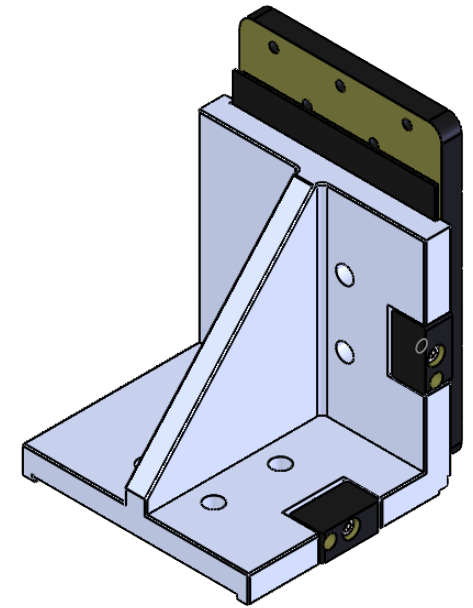

DOVETAIL FOR LOCKING MOUNTING
ANGLE BRACKET TO LS75-50x SERIES TRANSLATION STAGE
(NOT INCLUDED)

DOVETAIL FOR LOCKING MOUNTING
ANGLE BRACKET TO LS75-50x SERIES TRANSLATION STAGE
(NOT INCLUDED)

DRAWING PROJECTION			LBTEK			
NAME	DATE	LS75-50-YZ				
DRAWN	ZLI	MAR./10th/25	YZ-AXIS MOUNTING BRACKET			
APPROVAL	YLI	MAR./10th/25	MATERIAL	WEIGHT	SCALE	REV
FOR INFORMATION ONLY NOT FOR MANUFACTURING PURPOSES			N/A	0.541 Kg	1:2	A

DRAWING PROJECTION			LBTEK			
	NAME	DATE	LS75-50-YZ			
DRAWN	ZLI	MAR./10th/25	Z-AXIS MOUNTING PLATE			
APPROVAL	YLI	MAR./10th/25	MATERIAL	WEIGHT	SCALE	REV
FOR INFORMATION ONLY NOT FOR MANUFACTURING PURPOSES			N/A	0.194 Kg	1:2	A