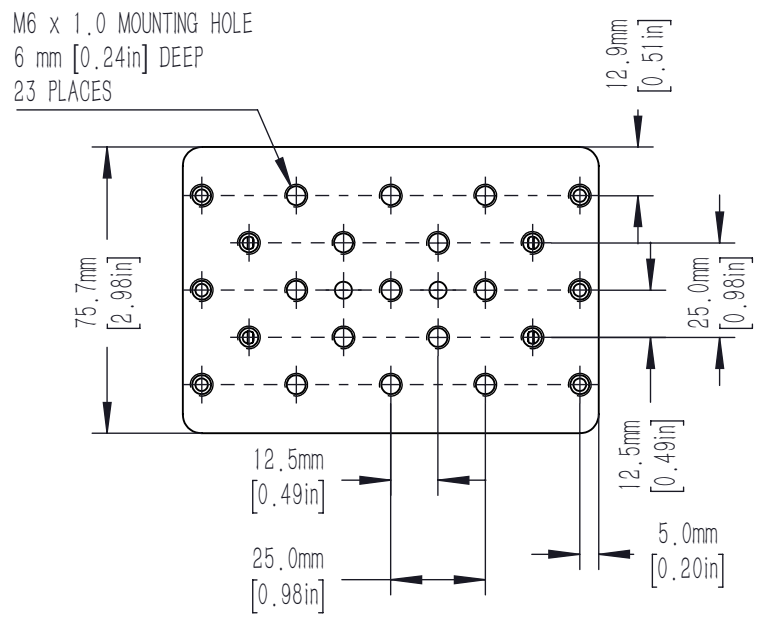

DOVETAIL FOR LOCKING MOUNTING
ANGLE BRACKET TO LS75-50x SERIES TRANSLATION STAGE
(NOT INCLUDED)

DOVETAIL FOR LOCKING MOUNTING
ANGLE BRACKET TO LS75-50x SERIES TRANSLATION STAGE
(NOT INCLUDED)

DRAWING PROJECTION			LBTEK			
NAME	DATE	LS75-50-YZ				
DRAWN	ZLI	MAR./10th/25	YZ-AXIS MOUNTING BRACKET			
APPROVAL	YLI	MAR./10th/25	MATERIAL	WEIGHT	SCALE	REV
FOR INFORMATION ONLY NOT FOR MANUFACTURING PURPOSES			N/A	0.541 Kg	1:2	A

DRAWING PROJECTION			LBTEK			
	NAME	DATE	LS75-50-YZ			
DRAWN	ZLI	MAR./10th/25	Z-AXIS MOUNTING PLATE			
APPROVAL	YLI	MAR./10th/25	MATERIAL	WEIGHT	SCALE	REV
FOR INFORMATION ONLY NOT FOR MANUFACTURING PURPOSES			N/A	0.194 Kg	1:2	A