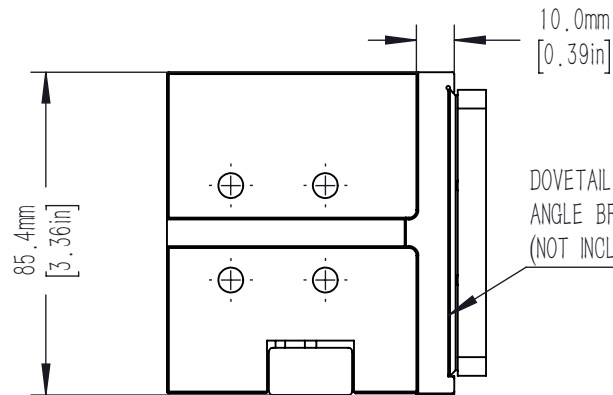

DOVETAIL FOR LOCKING MOUNTING
ANGLE BRACKET TO LS75-50x SERIES TRANSLATION STAGE
(NOT INCLUDED)

DOVETAIL FOR LOCKING MOUNTING
ANGLE BRACKET TO LS75-50x SERIES TRANSLATION STAGE
(NOT INCLUDED)

DRAWING PROJECTION			LBTEK			
NAME	DATE	LS75-50-YZ				
DRAWN	ZLI	MAR./10th/25	YZ-AXIS MOUNTING BRACKET			
APPROVAL	YLI	MAR./10th/25	MATERIAL	WEIGHT	SCALE	REV
FOR INFORMATION ONLY NOT FOR MANUFACTURING PURPOSES			N/A	0.541 Kg	1:2	A

DRAWING PROJECTION			LBTEK			
	NAME	DATE	LS75-50-YZ			
DRAWN	ZLI	MAR./10th/25	Z-AXIS MOUNTING PLATE			
APPROVAL	YLI	MAR./10th/25	MATERIAL	WEIGHT	SCALE	REV
FOR INFORMATION ONLY NOT FOR MANUFACTURING PURPOSES			N/A	0.194 Kg	1:2	A