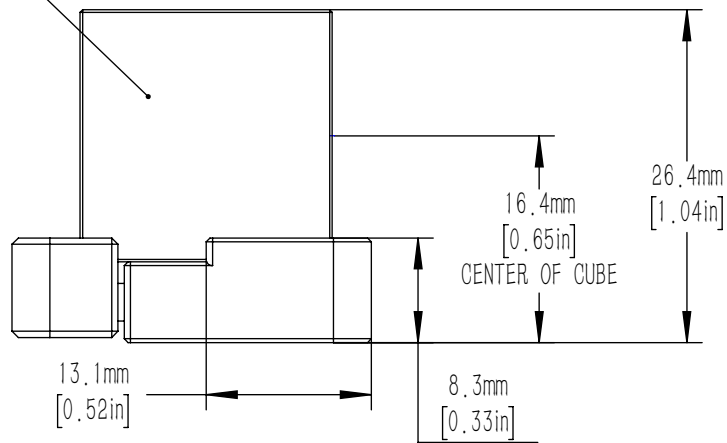

20mm [0.79in]  
BEAM SPLITTER CUBE  
(NOT INCLUDED)

VIEW A

OPTICS SHOWN ARE NOT INCLUDED

DRAWING PROJECTION			<b>LBTEK</b>			
	NAME	DATE				
DRAWN	HDE	SEP./9th/22	20mm BEAM SPLITTER CUBE MOUNTING PLATFORM			
APPROVAL	ZXU	SEP./9th/22	MATERIAL	WEIGHT	SCALE	REV
FOR INFORMATION ONLY NOT FOR MANUFACTURING PURPOSES			ALUMINUM	0.047 Kg	5:3	B