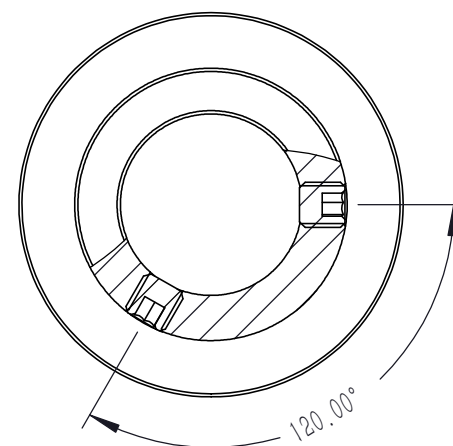

2 x M3x0.5 NYLON-TIPPED
 SECURING SETSCREW
 1.5mm [0.06in] HEX

| | | | | | | |
|--|------|--------------|--------------------------|----------|-------|-----|
| DRAWING PROJECTION | | | LBTEK | | | |
| | NAME | DATE | | | | |
| DRAWN | LY | NOV./11th/25 | 12mm COLLIMATION PACKAGE | | | |
| APPROVAL | CWZ | NOV./11th/25 | MATERIAL | WEIGHT | SCALE | REV |
| FOR INFORMATION ONLY NOT FOR MANUFACTURING PURPOSES | | | ALUMINIUM | 0.015 Kg | 2:1 | A |