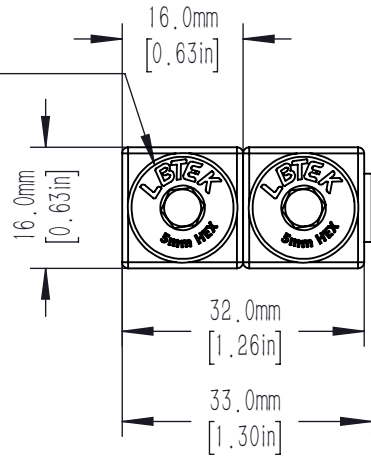

ϕ 14.5mm [0.57in] KNURLED THUMBSCREW
 FOR SECURING OF OP SERIES POSTS
 5.0mm [0.20in] HEX
 3 PLACES

ϕ 12.8mm [0.50in] ACCEPTS
 STANDARD OP SERIES POSTS
 2 PLACES

DRAWING PROJECTION			LBTEK			
	NAME	DATE				
DRAWN	CZH	JUL./15th/21	ROTATING FIXTURE			
APPROVAL	YCH	JUL./15th/21	MATERIAL	WEIGHT	SCALE	REV
FOR INFORMATION ONLY NOT FOR MANUFACTURING PURPOSES			N/A	0.052 Kg	1:1	B