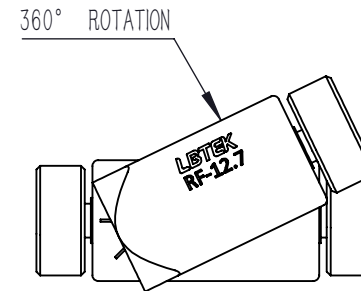

ϕ 14.5mm [0.57in] KNURLED THUMBSCREW
 FOR SECURING OF OP SERIES POSTS
 5.0mm [0.20in] HEX
 3 PLACES

ϕ 12.8mm [0.50in] ACCEPTS
 STANDARD OP SERIES POSTS
 2 PLACES

DRAWING PROJECTION			LBTEK			
	NAME	DATE				
DRAWN	CZH	JUL./15th/21	ROTATING FIXTURE			
APPROVAL	YCH	JUL./15th/21	MATERIAL	WEIGHT	SCALE	REV
FOR INFORMATION ONLY NOT FOR MANUFACTURING PURPOSES			N/A	0.052 Kg	1:1	B