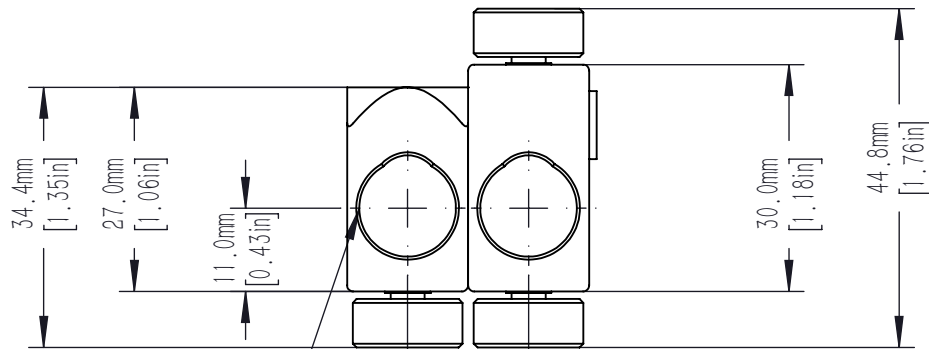

ϕ 14.5mm [0.57in] KNURLED THUMBSCREW
 FOR SECURING OF OP SERIES POSTS
 5.0mm [0.20in] HEX
 3 PLACES

ϕ 12.8mm [0.50in] ACCEPTS
 STANDARD OP SERIES POSTS
 2 PLACES

DRAWING PROJECTION			LBTEK			
	NAME	DATE				
DRAWN	CZH	JUL./15th/21	ROTATING FIXTURE			
APPROVAL	YCH	JUL./15th/21	MATERIAL	WEIGHT	SCALE	REV
FOR INFORMATION ONLY NOT FOR MANUFACTURING PURPOSES			N/A	0.052 Kg	1:1	B