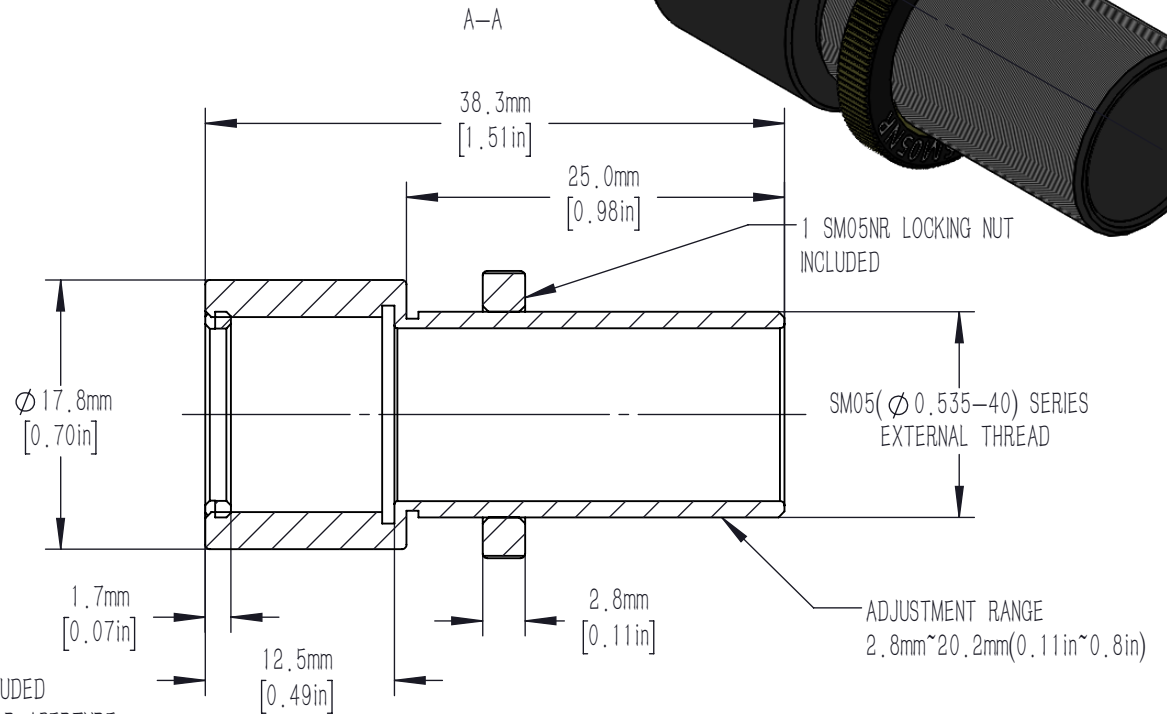

SPANNER WRENCH SLOTS
FOR USING WITH OWR-05A
(NOT INCLUDED)

DRAWING PROJECTION			LBTEK			
	NAME	DATE				
DRAWN	YCH	OCT./27th/20	ADJ. FOCUS SM05 LENS TUBE ADAPTER			
APPROVAL	ZHE	OCT./27th/20	MATERIAL	WEIGHT	SCALE	REV
FOR INFORMATION ONLY NOT FOR MANUFACTURING PURPOSES			ALUMINUM	0.009 Kg	2:1	B