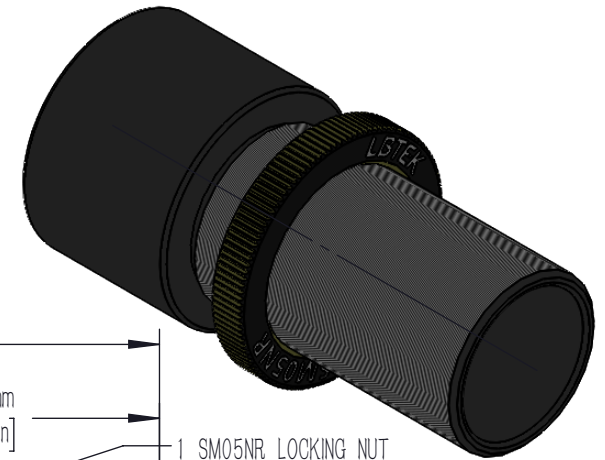

SPANNER WRENCH SLOTS
FOR USING WITH OWR-05A
(NOT INCLUDED)

DRAWING PROJECTION			LBTEK			
	NAME	DATE				
DRAWN	YCH	OCT./27th/20	ADJ. FOCUS SM05 LENS TUBE ADAPTER			
APPROVAL	ZHE	OCT./27th/20	MATERIAL	WEIGHT	SCALE	REV
FOR INFORMATION ONLY NOT FOR MANUFACTURING PURPOSES			ALUMINUM	0.009 Kg	2:1	B