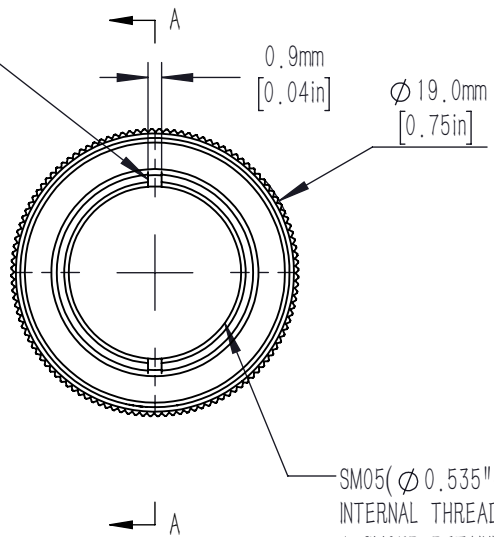

SPANNER WRENCH SLOTS
FOR USING WITH OWR-05A
(NOT INCLUDED)

DRAWING PROJECTION			LBTEK			
	NAME	DATE				
DRAWN	YCH	OCT./27th/20	ADJ. FOCUS SM05 LENS TUBE ADAPTER			
APPROVAL	ZHE	OCT./27th/20	MATERIAL	WEIGHT	SCALE	REV
FOR INFORMATION ONLY NOT FOR MANUFACTURING PURPOSES			ALUMINUM	0.009 Kg	2:1	B