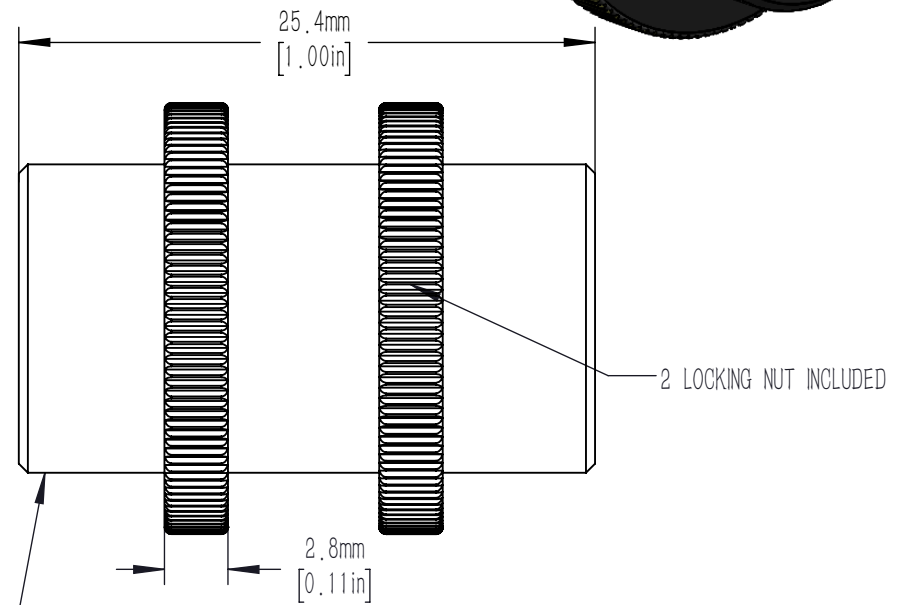

SM05(\varnothing 0.535-40) SERIES
EXTERNAL THREAD

SM05(\varnothing 0.535-40) SERIES
EXTERNAL THREAD

DRAWING PROJECTION			LBTEK			
	NAME	DATE	SM05-25.4T			
DRAWN	SSO	MAY./25th/23	SM05 SERIES EXTERNAL THREAD TUBE			
APPROVAL	ZXU	MAY./25th/23	MATERIAL	WEIGHT	SCALE	REV
FOR INFORMATION ONLY NOT FOR MANUFACTURING PURPOSES			ALUMINIUM	0.005 Kg	3:1	B