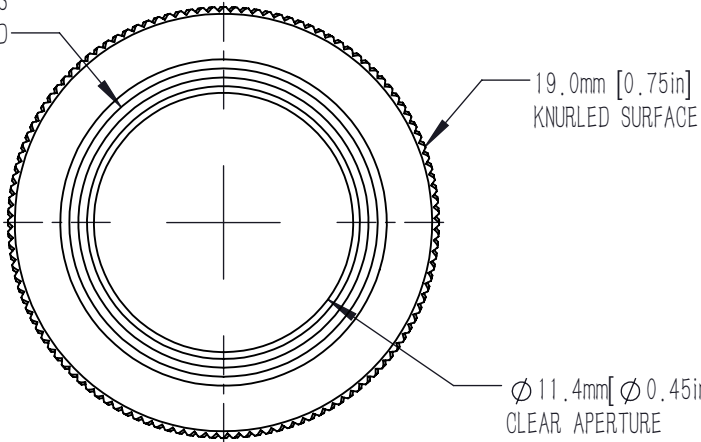

SM05(\varnothing 0.535-40) SERIES
EXTERNAL THREAD

SM05(\varnothing 0.535-40) SERIES
EXTERNAL THREAD

DRAWING PROJECTION			LBTEK			
	NAME	DATE	SM05-25.4T			
DRAWN	SSO	MAY./25th/23	SM05 SERIES EXTERNAL THREAD TUBE			
APPROVAL	ZXU	MAY./25th/23	MATERIAL	WEIGHT	SCALE	REV
FOR INFORMATION ONLY NOT FOR MANUFACTURING PURPOSES			ALUMINIUM	0.005 Kg	3:1	B