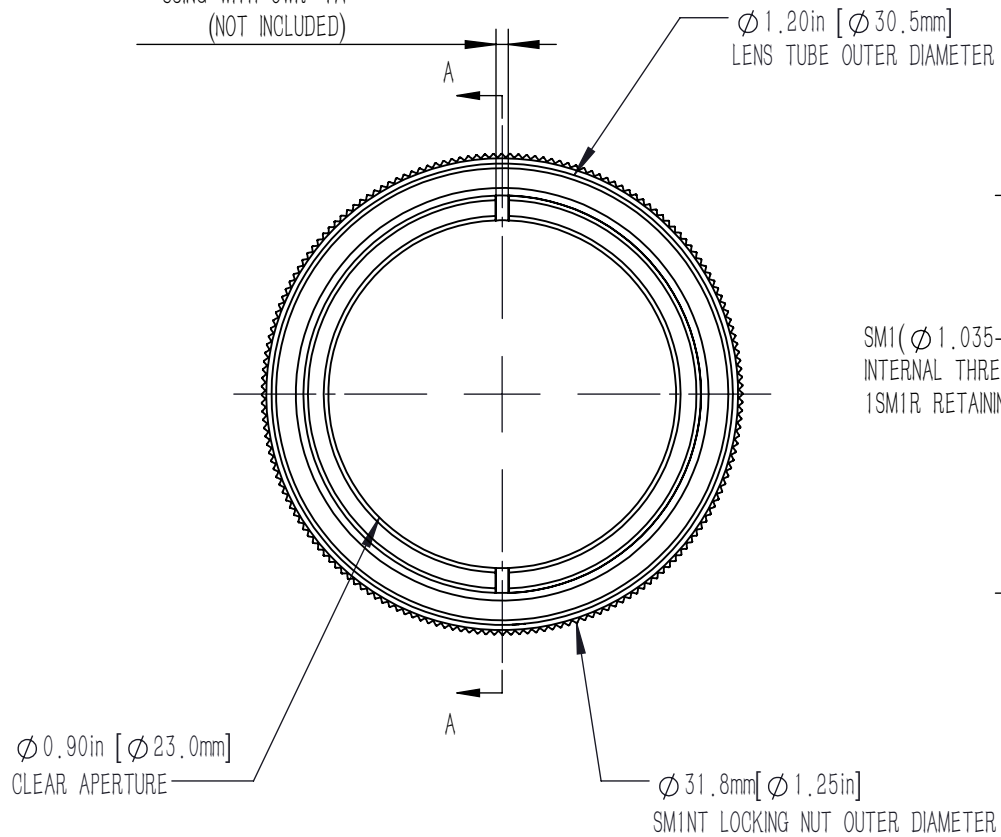

0.8mm[0.03in] WIDE
SPANNER SLOTS FOR
USING WITH OWR-1A
(NOT INCLUDED)

DRAWING PROJECTION			LBTEK www.lbtek.com			
	NAME	DATE	SM1-20V			
DRAWN	YCH	MAR./6th/20	ADJ. FOCUS SM1 LENS TUBE ADAPTER			
APPROVAL	ZHE	MAR./6th/20	MATERIAL	WEIGHT	SCALE	REV
FOR INFORMATION ONLY NOT FOR MANUFACTURING PURPOSES			ALUMINUM	0.018 Kg	2:1	A