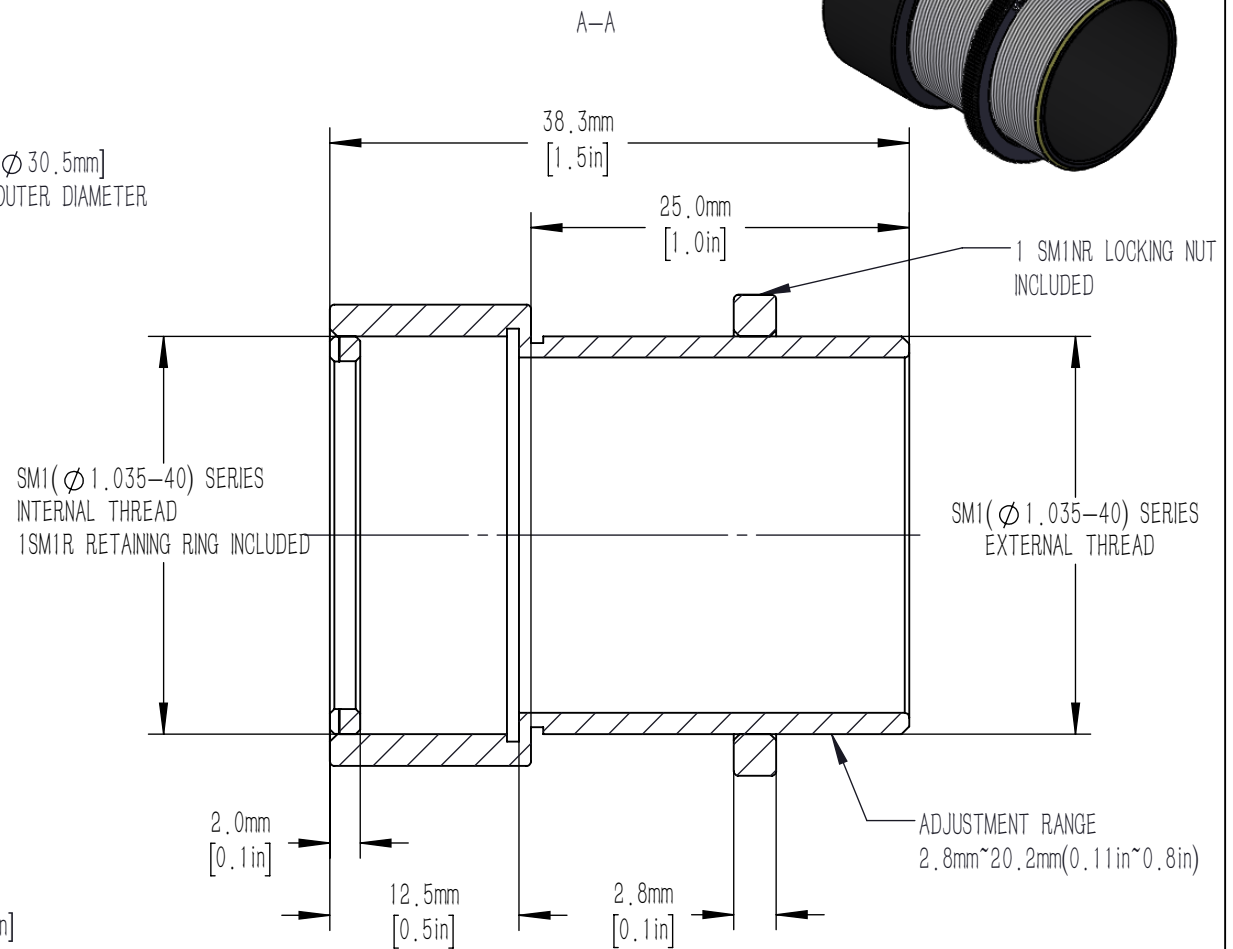

0.8mm[0.03in] WIDE
SPANNER SLOTS FOR
USING WITH OWR-1A
(NOT INCLUDED)

DRAWING PROJECTION			LBTEK www.lbtek.com			
	NAME	DATE	SM1-20V			
DRAWN	YCH	MAR./6th/20	ADJ. FOCUS SM1 LENS TUBE ADAPTER			
APPROVAL	ZHE	MAR./6th/20	MATERIAL	WEIGHT	SCALE	REV
FOR INFORMATION ONLY NOT FOR MANUFACTURING PURPOSES			ALUMINUM	0.018 Kg	2:1	A