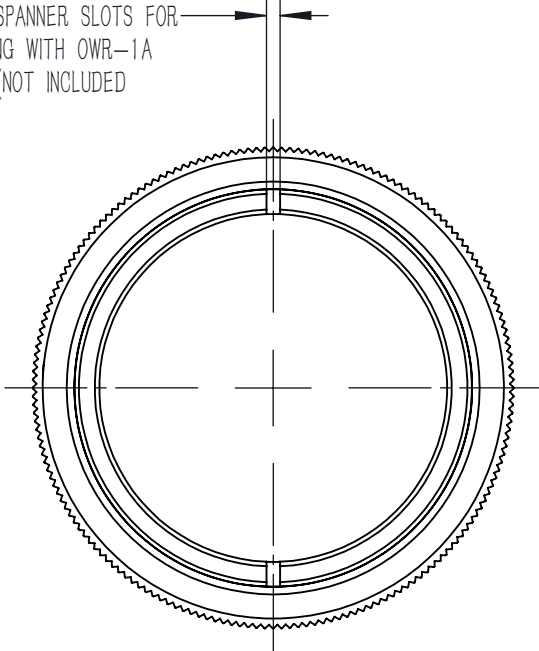

0.9mm
[0.04in]
WIDE SPANNER SLOTS FOR
USING WITH OWR-1A
(NOT INCLUDED)

1 SM1NR LOCKING NUT
INCLUDED

DRAWING PROJECTION			LBTEK			
	NAME	DATE				
DRAWN	BJU	APR./26th/22	ADJ. FOCUS SM1 LENS TUBE ADAPTER			
APPROVAL	ZXU	APR./26th/22	MATERIAL	WEIGHT	SCALE	REV
FOR INFORMATION ONLY NOT FOR MANUFACTURING PURPOSES			ALUMINUM	0.024 Kg	2:1	B