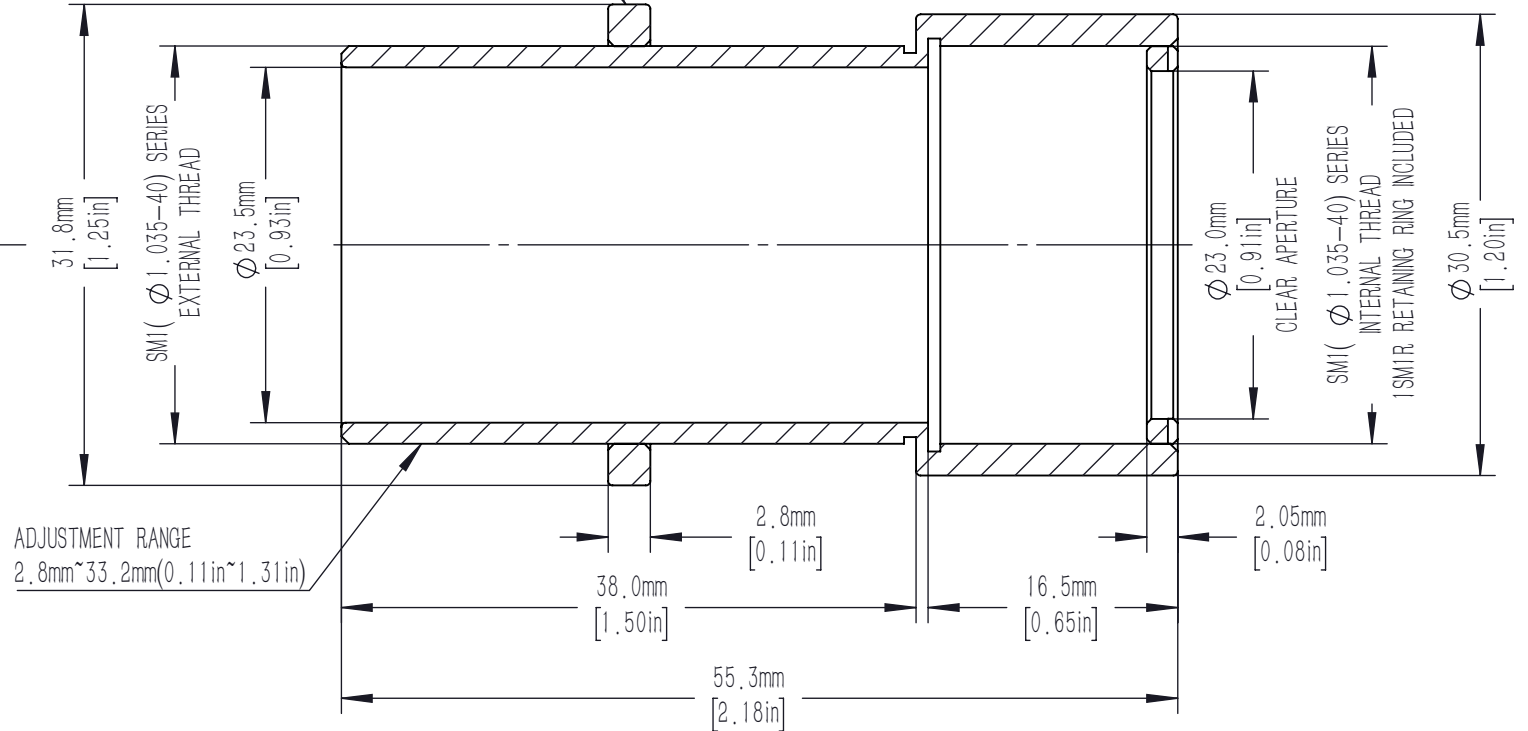

0.9mm
[0.04in]
WIDE SPANNER SLOTS FOR
USING WITH OWR-1A
(NOT INCLUDED)

1 SM1NR LOCKING NUT
INCLUDED

DRAWING PROJECTION			LBTEK			
	NAME	DATE				
DRAWN	BJU	APR./26th/22	ADJ. FOCUS SM1 LENS TUBE ADAPTER			
APPROVAL	ZXU	APR./26th/22	MATERIAL	WEIGHT	SCALE	REV
FOR INFORMATION ONLY NOT FOR MANUFACTURING PURPOSES			ALUMINUM	0.024 Kg	2:1	B