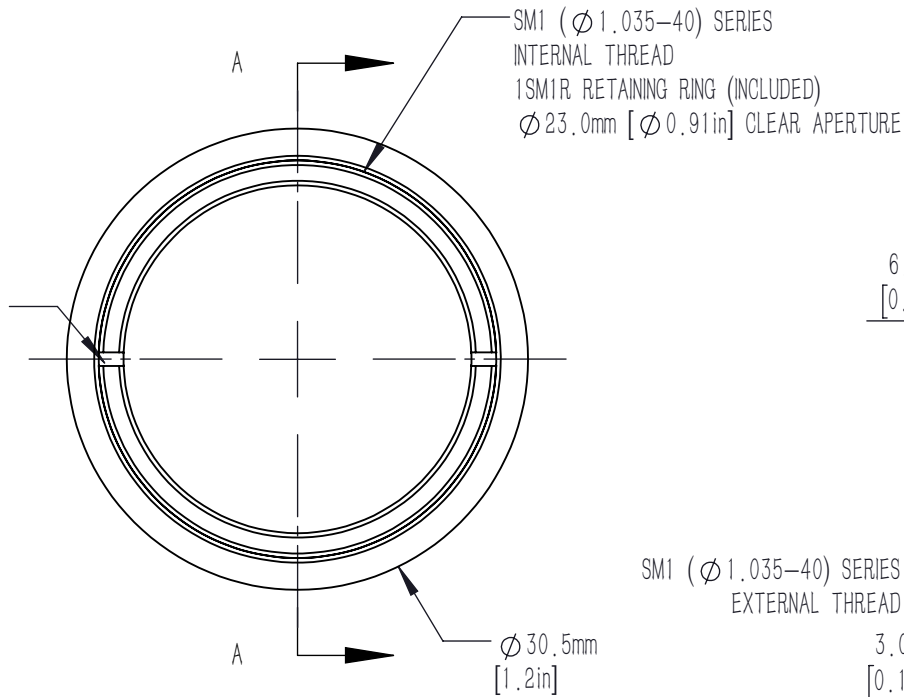

SPANNER SLOT FOR  
USING WITH OWR-1A  
(NOT INCLUDED)

DRAWING PROJECTION			<b>LBTEK</b>			
	NAME	DATE				
DRAWN	BYIN	JUN./25th/19	SM1 LENS TUBE, 8mm LENGTH			
APPROVAL	LDAI	JUN./25th/19	MATERIAL	WEIGHT	SCALE	REV
FOR INFORMATION ONLY NOT FOR MANUFACTURING PURPOSES			N/A	0.01 Kg	2:1	B