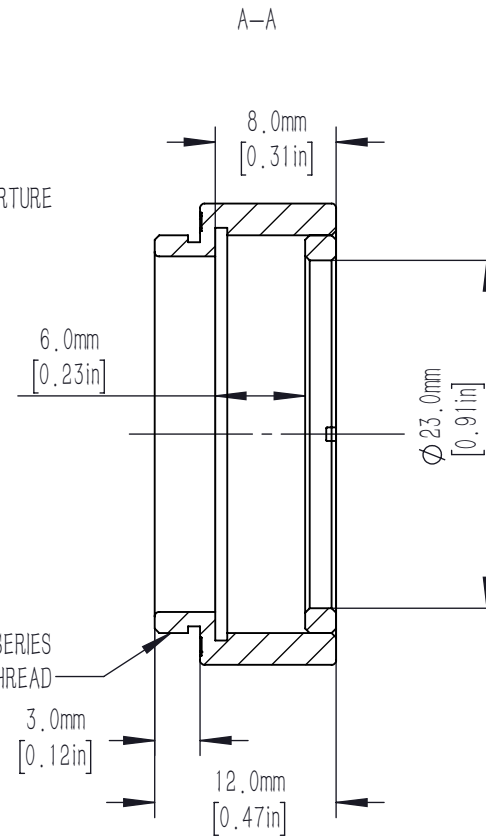

SPANNER SLOT FOR  
USING WITH OWR-1A  
(NOT INCLUDED)

DRAWING PROJECTION			<b>LBTEK</b>			
	NAME	DATE				
DRAWN	BYIN	JUN./25th/19	SM1 LENS TUBE, 8mm LENGTH			
APPROVAL	LDAI	JUN./25th/19	MATERIAL	WEIGHT	SCALE	REV
FOR INFORMATION ONLY NOT FOR MANUFACTURING PURPOSES			N/A	0.01 Kg	2:1	B