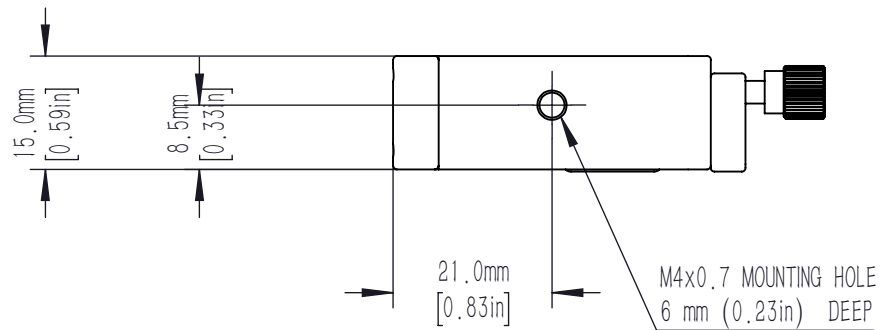

VIEW A

DRAWING PROJECTION			<b>LBTEK</b>			
	NAME	DATE				
DRAWN	CZH	APR./24th/23	FREE SPACE DISPLACEMENT ADJUSTMENT FRAME			
APPROVAL	ZXU	APR./24th/23	MATERIAL	WEIGHT	SCALE	REV
FOR INFORMATION ONLY NOT FOR MANUFACTURING PURPOSES			N/A	0.059 Kg	1:1	B